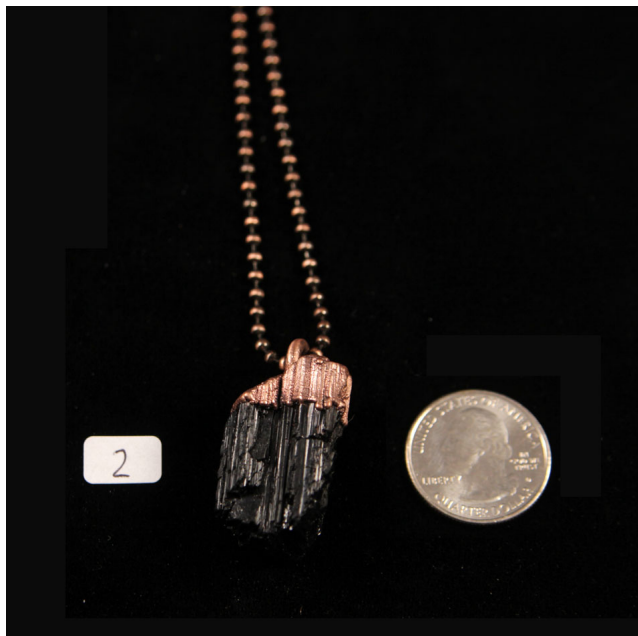

## Black Tourmaline/Copper Natural Pendant

Rough Black Tourmaline set in Copper with Copper chain

Rating: Not Rated Yet

**Price**

Price: \$49.16

Discount

[Ask a question about this product](#)

Description

Rough Black Tourmaline set in Copper with Copper chain