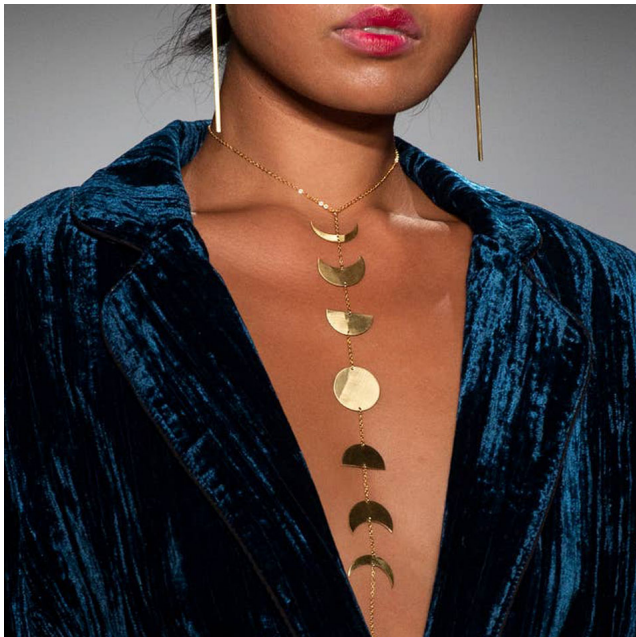

## Moon Phase Brass Necklace

A statement piece, this necklace shows off the phases of the moon on a 16" gold chain. Moon phases hang around 6" in length.

Rating: Not Rated Yet

**Price**

Price: \$81.94

Discount

### Moon Phase Brass Necklace

A statement piece, this necklace shows off the phases of the moon on a 16" gold chain. Moon phases hang around 6" in length.