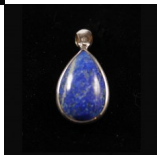

Lapis with Rutile Polished Pendant

Apatite Natural Pendant. .5" x .75"

Rating: Not Rated Yet

Price

Price: \$95.00

Discount

[Ask a question about this product](#)

Description

Apatite Natural Pendant. .5" x .75"